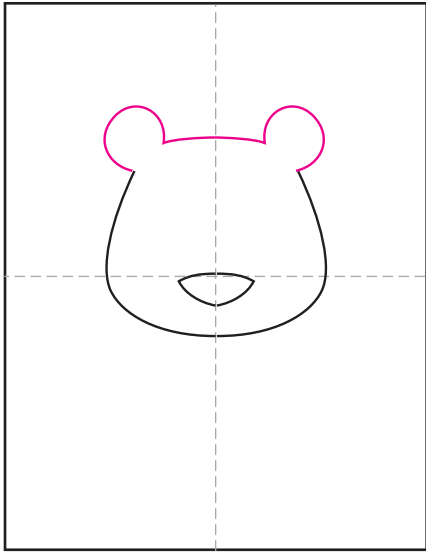

Draw a Baby Lion

Supplies: Black marker, crayon.

1. Make guide lines. Draw nose.

2. Draw bottom of head.

3. Finish head with two ears.

4. Draw mouth and nose lines.

5. Add two eyes and inside ears.

6. Draw puffy mane around head.

7. Draw front and back legs.

8. Add toe lines, tail and grass.