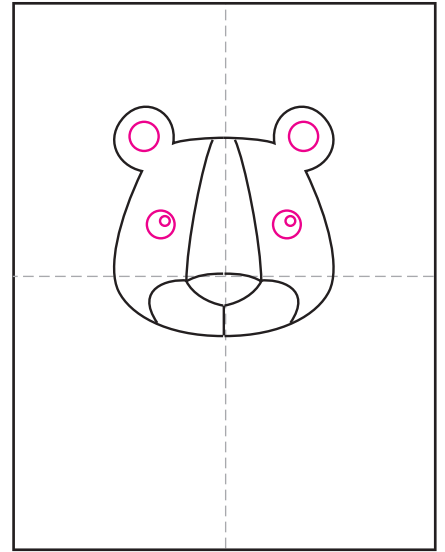

Draw a Baby Lion

Supplies: Black marker, crayon.

1. Make guide lines. Draw nose.

2. Draw bottom of head.

3. Finish head with two ears.

4. Draw mouth and nose lines.

5. Add two eyes and inside ears.

6. Draw puffy mane around head.

7. Draw front and back legs.

8. Add toe lines, tail and grass.