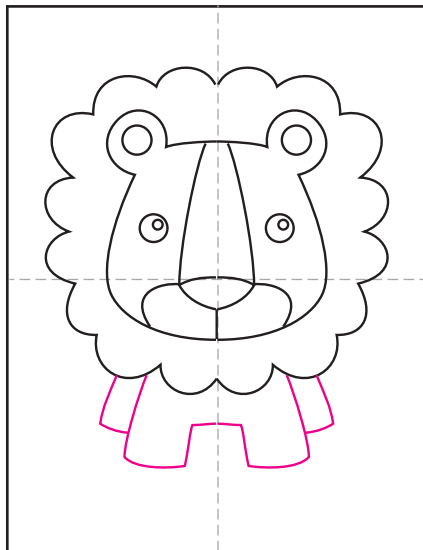

Draw a Baby Lion

Supplies: Black marker, crayon.

1. Make guide lines. Draw nose.

2. Draw bottom of head.

3. Finish head with two ears.

4. Draw mouth and nose lines.

5. Add two eyes and inside ears.

6. Draw puffy mane around head.

7. Draw front and back legs.

8. Add toe lines, tail and grass.