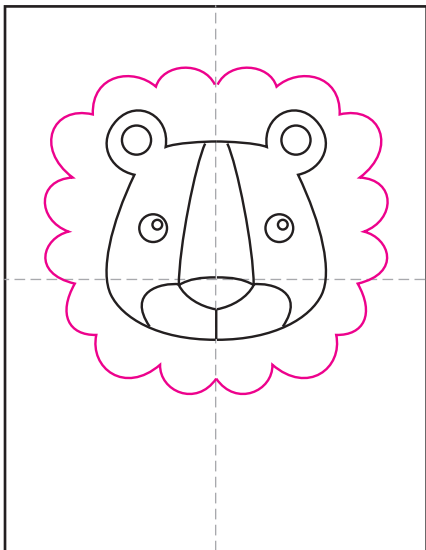

Draw a Baby Lion

Supplies: Black marker, crayon.

1. Make guide lines. Draw nose.

2. Draw bottom of head.

3. Finish head with two ears.

4. Draw mouth and nose lines.

5. Add two eyes and inside ears.

6. Draw puffy mane around head.

7. Draw front and back legs.

8. Add toe lines, tail and grass.