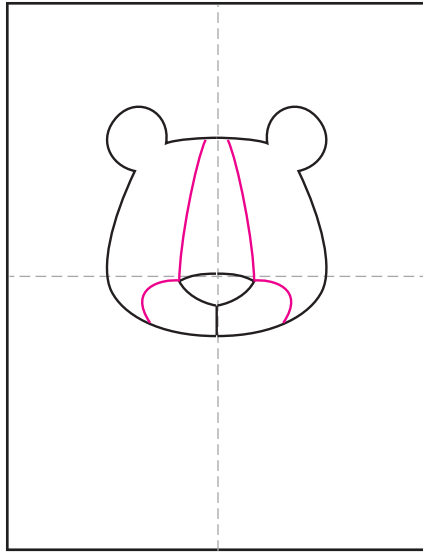

Draw a Baby Lion

Supplies: Black marker, crayon.

1. Make guide lines. Draw nose.

2. Draw bottom of head.

3. Finish head with two ears.

4. Draw mouth and nose lines.

5. Add two eyes and inside ears.

6. Draw puffy mane around head.

7. Draw front and back legs.

8. Add toe lines, tail and grass.